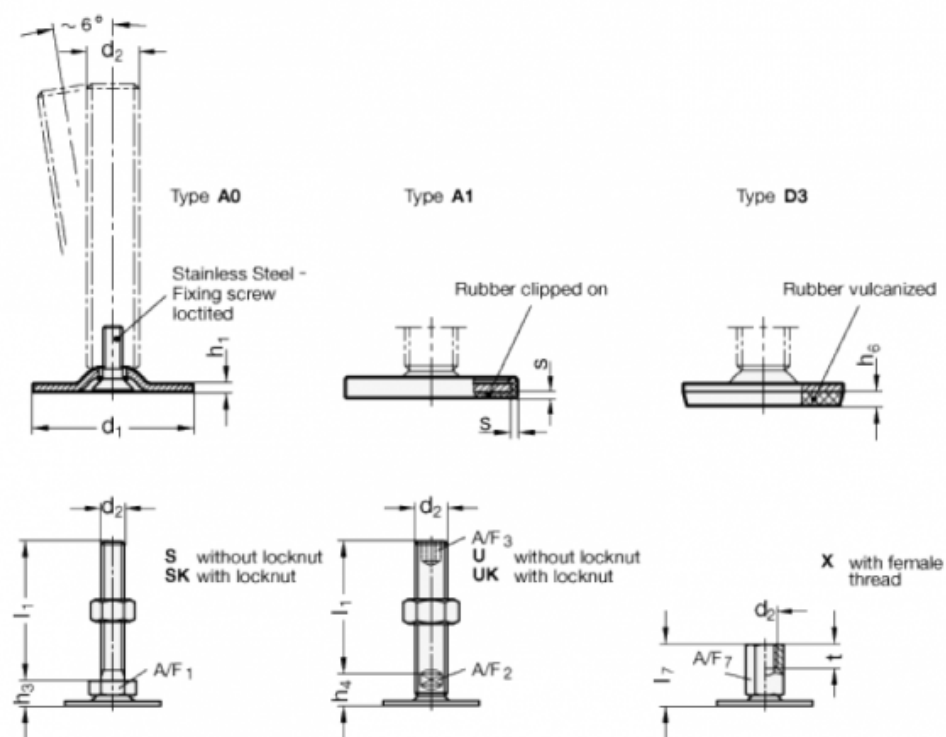

Article number: 204050M12100A1SK

Description: E+G levelling foot  
GN 40-50-M12-100-A1-SK

Note: SK With nut, External hexagon at the bottom

## Measures

A/F1	=	17
d1	=	50
d2	=	M12
h1	=	2.5
h3	=	11
h6	=	
l1	=	100
s	=	1.5